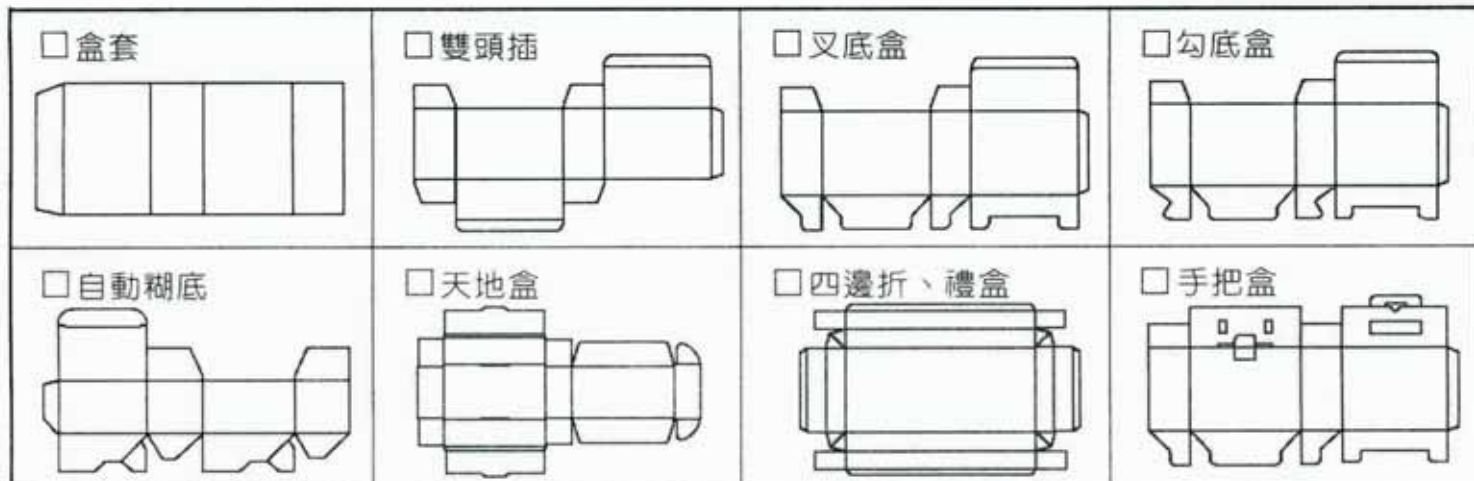

手提/盒裝兩用型

瓦楞紙盒

瓦楞紙板的楞條規格及厚度：

楞類型	簡稱	厚度 mm	楞的數量/30mm
A flute	A 楞	4.5~5.0	34+/-2
B flute	B 楞	2.5~3.0	50+/-2
C flute	C 楞	3.5~4.0	38+/-2
E flute	E 楞	1.1~1.4	96+/-4
F flute	F 楞	0.7~0.8	125+/-4
AB flute	AB 楞	A楞裱B楞	A楞裱B楞